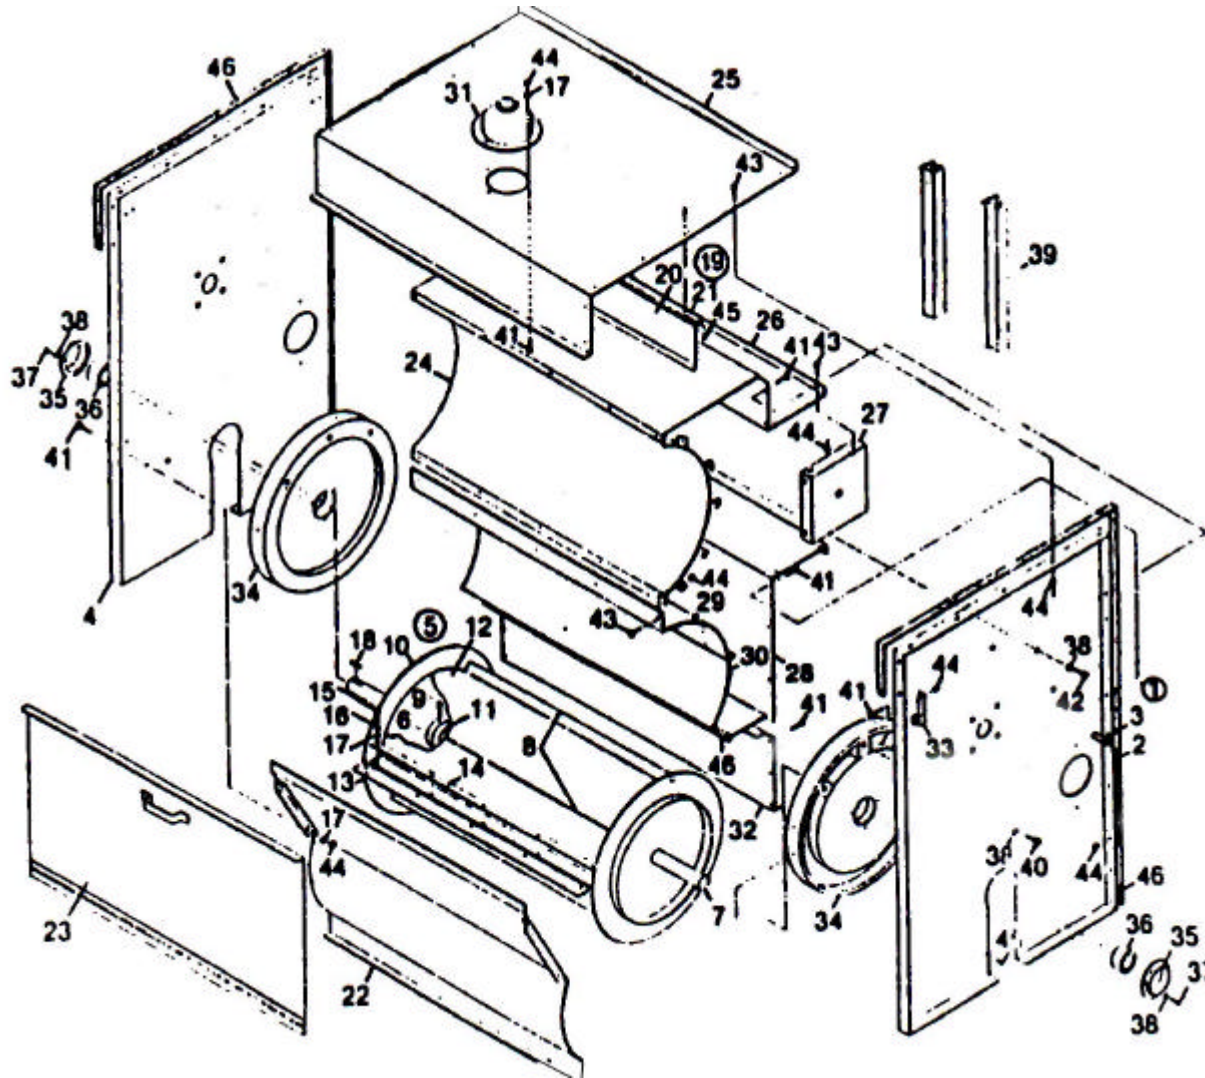

DIVERSIFIED TEXTILE MACHINERY

133 Kings Road. PO Box 809. Kings Mountain, NC 28086. Phone: 704-739-2121.

Fax: 704-739-2161 E-mail: sales@diversifiedtextilemach.com

DTM

D-147 x 54 SUB-ASSEMBLY