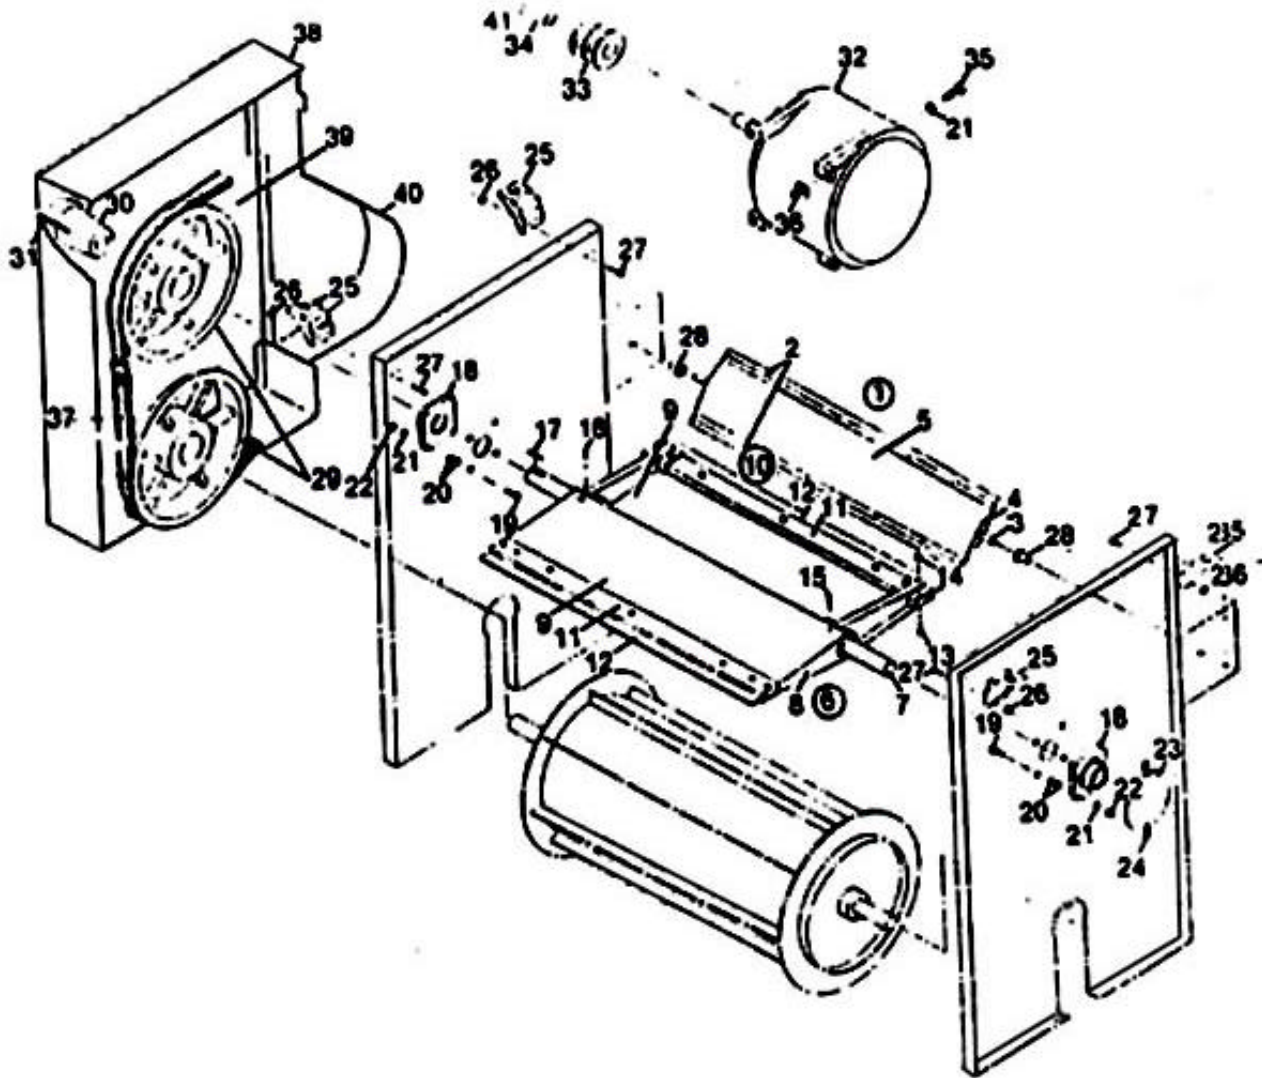

DIVERSIFIED TEXTILE MACHINERY

133 Kings Road. PO Box 809. Kings Mountain, NC 28086. Phone: 704-739-2121.

Fax: 704-739-2161 E-mail: sales@diversifiedtextilemach.com

DTM

D-147 x 54 MAIN ASSEMBLY